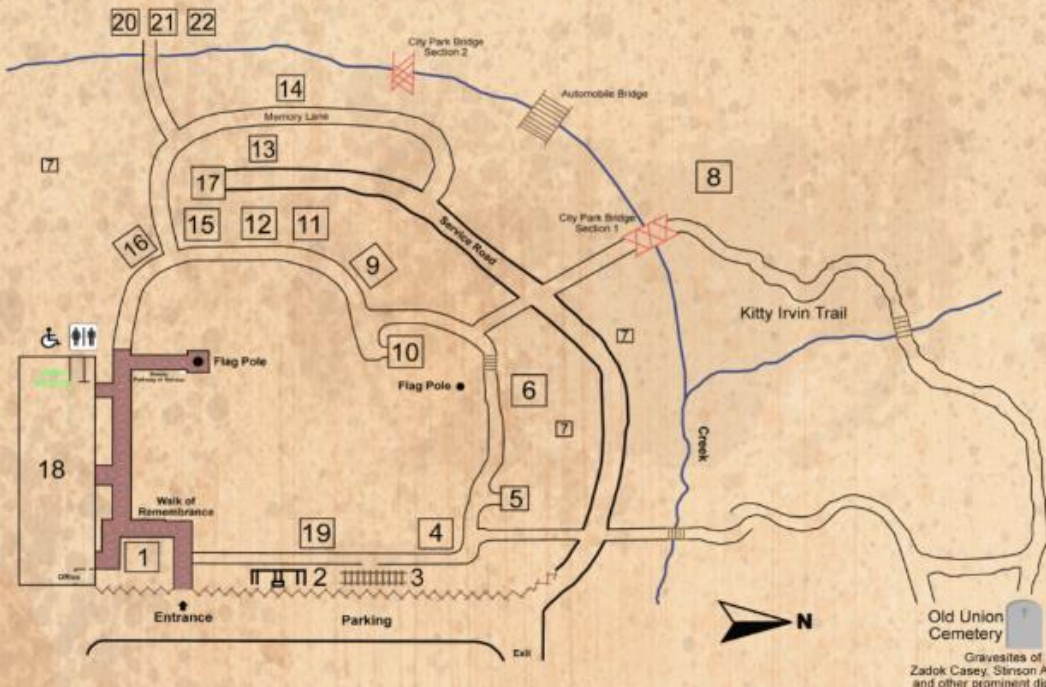

7. WPA Outhouse (3)

15. General Store

16. Medical Building

8. Schweinfurth Museum

19. Windmill

20. Pole Barn

21. Time Line Trail

1920s era Farmstead

17. Storage Shed

14. Horace Mann School Sign

13. Pryzgoda Smoke House

12. Jeffersonian Print Shop

11. Blacksmith Shop

10. Jail

9. Mt. Olive Church

8. Ignatowski's Corn Crib

6. Hickory Hill School

1. Etheridge / Correll Visitor Center

2. Grist Mill

3. Flat Car

4. Kov Cabin

5. Clifton Cabin

- | | | | |
|-----------------------|--------------------|----------------------------|-------------------------|
| 1 Welcome Cabin | 7 WPA Outhouse (3) | 13 Smoke House | 19 Windmill |
| 2 Grist Mill | 8 Corn Crib | 14 Horace Mann School Sign | 20 Storage Barn |
| 3 Flat Car | 9 Mt. Olive Church | 15 General Store | 21 Time Line Trail |
| 4 Koy Cabin | 10 Jail | 16 Medical Building | 22 Proposed Development |
| 5 Clifton Cabin | 11 Blacksmith Shop | 17 Env. Controlled Storage | |
| 6 Hickory Hill School | 12 Print Shop | 18 Schweinfurth Museum | |