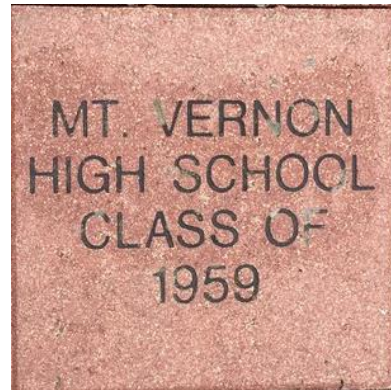

Heritage Pathway Bricks are available in three sizes. The sizes and prices are shown below. The bottom view shows the relative sizes in the existing sidewalk.

\$250 12" X 12"

\$100 8" X 8"

\$35 4" X 8"

Actual sidewalk view showing relative sizes